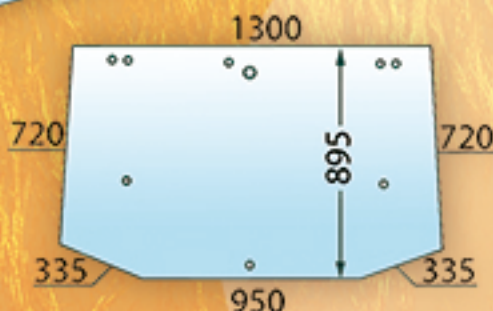

Cristal Pta. Izda.

CASE: S/JX

New Holland: S/TD

**340€**

Ref. 30864

Cristal Trasero

CASE: QUANTUM

New Holland: TNF, T4000F