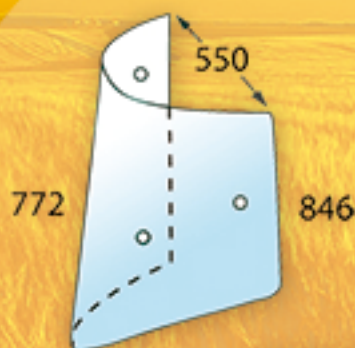

RECAMBIOS ORIGINALES PRECIOS INCREIBLES

140€

Ref. 30129

Cristal Trasero

CASE: JXU, MXM

New Holland: S/L, M, TS, TL